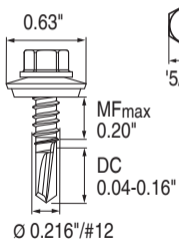

S-MD 12-14 x 1 HWH #3 SS304 #2322193

Rostfrei / Inox / Stainless

2325887-02.2021