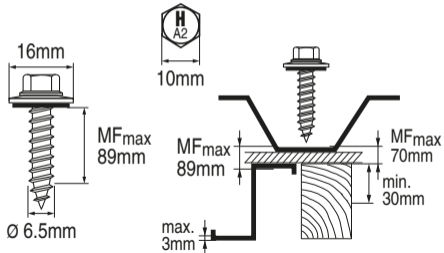

S-MP 53S 6.5x100

85335

Rostfrei / Inox / Stainless A2

2081907