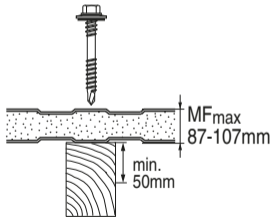

# S-CDW 71S 6.5x160

# 285662

Rostfrei / Inox / Stainless A2

2081637