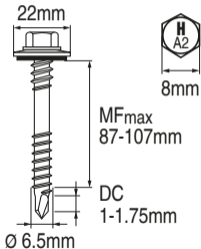

# S-CDW 71S 6.5x160

# 285662

Rostfrei / Inox / Stainless A2

2081637